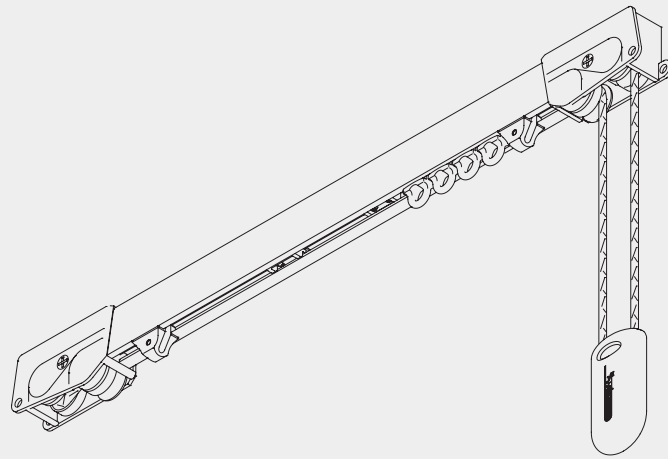

Cord Operated Drapery Track Systems

Cord Operated Drapery Track System

Silent Gliss® 6350

Product Information

- Cord operated drapery track system for commercial as well as residential use.
- For medium weight applications (max. 84 lbs); see weight chart.
- The maximum length of the system is 39'. It depends on fabric weight, application and use of glider or rollers.
- Strong profile with concealed channel.
- Bendable up to a minimum radius of 12".
- Easy wall or ceiling mounting possibilities.
- Standard colors: anodized aluminium or white powder coat.
- Standard length of the profiles are 20'.

6350

Profile and Bending Information

How to measure

A: system width
B: cord height

System Dimensions

39 ft

84 lbs

Max. Curtain Weight Chart (with glider)