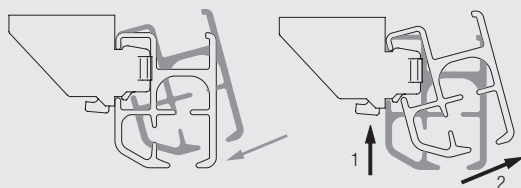

6350

Profile and Bending Information

How to measure

A: system width
B: cord height

System Dimensions

39 ft

84 lbs

Max. Curtain Weight Chart (with glider)

	7 ft	13 ft	20 ft	27 ft	33 ft	39 ft
	53	49	44	42	38	33
	62	57	55	51	49	44
	49	42	35	29	22	-
	55	49	42	35	29	-
	38	33	29	22	18	-
	49	42	35	29	22	-

(lbs max)

Max. Curtain Weight Chart (with roller 6098)

	10 ft	13 ft	20 ft	27 ft	33 ft	39 ft
	75	73	68	64	60	55
	86	82	77	73	71	66
	60	53	46	40	33	-
	71	64	57	51	44	-
	49	44	40	33	29	-
	60	53	46	40	33	-

(lbs max.)

System Options

S-Fold / Z-Fold Application

- 6331 Snap Glider
- 6339 Base
- 5202 Roller
- 6338 Butt Master Center Draw
- 6342 Overlap Master
- 6347 Butt Master One Way Draw
- 6333 100% Spacer Cord
- 6334 120% Spacer Cord
- 6325/6324 Shoe

Fitting Information

Bracket Positioning

Fixation with universal click-in bracket

Applicable with 3603/3630/3655/3660

Installation: Roll track onto bracket in direction indicated
Removal: 1. Press to release 2. Rotate forward for removal