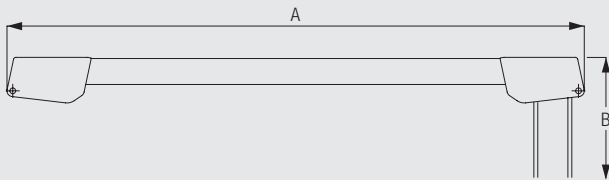

Cord Operated Drapery Track Systems

Cord Operated Drapery Track System

Silent Gliss® 6350

Product Information

- Cord operated drapery track system for commercial as well as residential use.
- For medium weight applications (max. 84 lbs); see weight chart.
- The maximum length of the system is 39'. It depends on fabric weight, application and use of glider or rollers.
- Strong profile with concealed channel.
- Bendable up to a minimum radius of 12".
- Easy wall or ceiling mounting possibilities.
- Standard colors: anodized aluminium or white powder coat.
- Standard length of the profiles are 20'.

6350

Profile and Bending Information

How to measure

A: system width
B: cord height

System Dimensions

39 ft

84 lbs

Max. Curtain Weight Chart (with glider)

	7 ft	13 ft	20 ft	27 ft	33 ft	39 ft
	53	49	44	42	38	33
	62	57	55	51	49	44
	49	42	35	29	22	-
	55	49	42	35	29	-
	38	33	29	22	18	-
	49	42	35	29	22	-

(lbs max)

Max. Curtain Weight Chart (with roller 6098)

	10 ft	13 ft	20 ft	27 ft	33 ft	39 ft
	75	73	68	64	60	55
	86	82	77	73	71	66
	60	53	46	40	33	-
	71	64	57	51	44	-
	49	44	40	33	29	-
	60	53	46	40	33	-