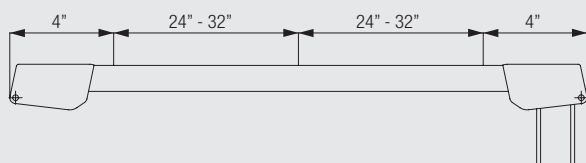

	7 ft	13 ft	20 ft	27 ft	33 ft	39 ft
	53	49	44	42	38	33
	62	57	55	51	49	44
	49	42	35	29	22	-
	55	49	42	35	29	-
	38	33	29	22	18	-
	49	42	35	29	22	-

(lbs max)

Max. Curtain Weight Chart (with roller 6098)

	10 ft	13 ft	20 ft	27 ft	33 ft	39 ft
	75	73	68	64	60	55
	86	82	77	73	71	66
	60	53	46	40	33	-
	71	64	57	51	44	-
	49	44	40	33	29	-
	60	53	46	40	33	-

(lbs max.)

System Options

S-Fold / Z-Fold Application

- 6331 Snap Glider
- 6339 Base
- 5202 Roller
- 6338 Butt Master Center Draw
- 6342 Overlap Master
- 6347 Butt Master One Way Draw
- 6333 100% Spacer Cord
- 6334 120% Spacer Cord
- 6325/6324 Shoe

Fitting Information

Bracket Positioning

Fixation with universal click-in bracket

Applicable with 3603/3630/3655/3660

Installation: Roll track onto bracket in direction indicated
Removal: 1. Press to release 2. Rotate forward for removal