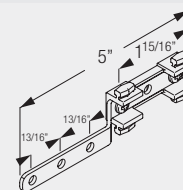

6064 Screw twist endstop

6065 Eye endstop

6094 Roller w/ hook

Sewing Accessories

3571 Hook

3582 Hook

3599 Hook

6146 Hook

Useful Measures

3620 Connecting bridge

6063 Overlap arm

6350

www.silentgliss-usa.com

Silent Gliss USA Inc.
1850 Beaver Ridge Circle, Suite A
Norcross GA 30071

Phone: 770-466-4811
Toll Free: 1-800-938-7225
Fax: 770-466-4814
info@silentgliss-usa.com