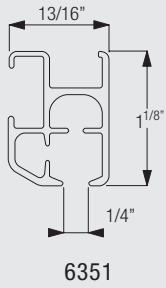

6350

Profile and Bending Information

How to measure

A: system width
B: cord height

System Dimensions

39 ft

84 lbs

Max. Curtain Weight Chart (with glider)

	7 ft	13 ft	20 ft	27 ft	33 ft	39 ft
	53	49	44	42	38	33
	62	57	55	51	49	44
	49	42	35	29	22	-
	55	49	42	35	29	-
	38	33	29	22	18	-
	49	42	35	29	22	-

(lbs max)

Max. Curtain Weight Chart (with roller 6098)

	10 ft	13 ft	20 ft	27 ft	33 ft	39 ft
	75	73	68	64	60	55
	86	82	77	73	71	66
	60	53	46	40	33	-
	71	64	57	51	44	-
	49	44	40	33	29	-
	60	53	46	40	33	-

Standard Accessories

6350

3093 Cord (ø 3/16")

3340 Cord/Chain weight

3603 Bracket (1 3/16")

6053 Spring stop

6063 Overlap arm

6086 End stop (removable)