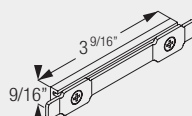

6064 Screw twist endstop

6065 Eye endstop

6094 Roller w/ hook

Sewing Accessories

3571 Hook

3582 Hook

3599 Hook

6146 Hook

Useful Measures

3620 Connecting bridge

6063 Overlap arm

6350

www.silentgliss-usa.com

Silent Gliss USA Inc.
1850 Beaver Ridge Circle, Suite A
Norcross GA 30071

Phone: 770-466-4811
Toll Free: 1-800-938-7225
Fax: 770-466-4814
info@silentgliss-usa.com