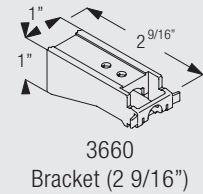

6350

Mounting Options

Ceiling mounting with bracket 3603

Wall mounting with brackets 3630, 3655 and 3660

	X (in)
3630	1 15/16
3655	2 1/2
3660	3 1/16

Wall mounting with adjustable brackets 0829, 0831 with slider 0828 and clamp 3603