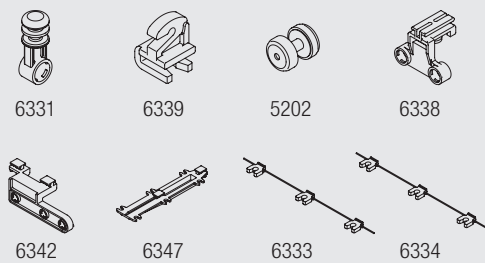

Cord Operated Drapery Track Systems

Cord Operated Drapery Track System

Silent Gliss® 6350

Product Information

- Cord operated drapery track system for commercial as well as residential use.
- For medium weight applications (max. 84 lbs); see weight chart.
- The maximum length of the system is 39'. It depends on fabric weight, application and use of glider or rollers.
- Strong profile with concealed channel.
- Bendable up to a minimum radius of 12".
- Easy wall or ceiling mounting possibilities.
- Standard colors: anodized aluminium or white powder coat.
- Standard length of the profiles are 20'.

6350

Profile and Bending Information

How to measure

A: system width
B: cord height

System Dimensions

39 ft

84 lbs

Max. Curtain Weight Chart (with glider)

	7 ft	13 ft	20 ft	27 ft	33 ft	39 ft
	53	49	44	42	38	33
	62	57	55	51	49	44
	49	42	35	29	22	-
	55	49	42	35	29	-
	38	33	29	22	18	-
	49	42	35	29	22	-

(lbs max)

Max. Curtain Weight Chart (with roller 6098)

	10 ft	13 ft	20 ft	27 ft	33 ft	39 ft
	75	73	68	64	60	55
	86	82	77	73	71	66
	60	53	46	40	33	-
	71	64	57	51	44	-
	49	44	40	33	29	-
	60	53	46	40	33	-

(lbs max.)

System Options

S-Fold / Z-Fold Application

- 6331 Snap Glider
- 6339 Base
- 5202 Roller
- 6338 Butt Master Center Draw
- 6342 Overlap Master
- 6347 Butt Master One Way Draw
- 6333 100% Spacer Cord
- 6334 120% Spacer Cord
- 6325/6324 Shoe