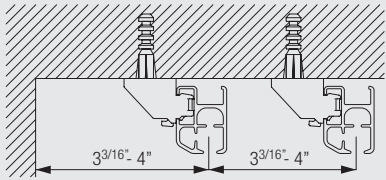

Mounting Options

Ceiling mounting with bracket 3603

Wall mounting with brackets 3630, 3655 and 3660