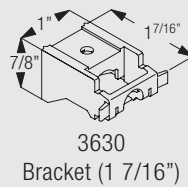

6350

Mounting Options

Ceiling mounting with bracket 3603

Wall mounting with brackets 3630, 3655 and 3660

	X (in)
3630	1 15/16
3655	2 1/2
3660	3 1/16

Wall mounting with adjustable brackets 0829, 0831 with slider 0828 and clamp 3603