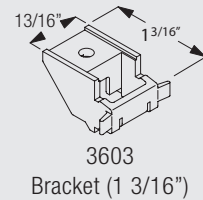

6350

Mounting Options

Ceiling mounting with bracket 3603

Wall mounting with brackets 3630, 3655 and 3660

	X (in)
3630	1 15/16
3655	2 1/2
3660	3 1/16

Wall mounting with adjustable brackets 0829, 0831 with slider 0828 and clamp 3603