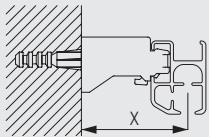

Mounting Options

Ceiling mounting with bracket 3603

Wall mounting with brackets 3630, 3655 and 3660

	X (in)
3630	1 15/16
3655	2 1/2
3660	3 1/16

Wall mounting with adjustable brackets 0829, 0831 with slider 0828 and clamp 3603

Standard Accessories

6350

3093 Cord (ø 3/16")

3340 Cord/Chain weight

3603 Bracket (1 3/16")

6053 Spring stop

6063 Overlap arm

6086 End stop (removable)

6098 Roller

6351 Profile

Sets

6358 Guide return set for straight and bend applications, containing

6354 Pilot runner 2

6355 Guide left 1