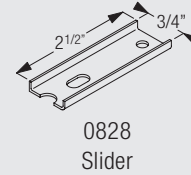

Fitting Information

Bracket Positioning

Fixation with universal click-in bracket

Applicable with 3603/3630/3655/3660

Installation: Roll track onto bracket in direction indicated
Removal: 1. Press to release 2. Rotate forward for removal

6350

Mounting Options

Ceiling mounting with bracket 3603

Wall mounting with brackets 3630, 3655 and 3660

	X (in)
3630	1 15/16
3655	2 1/2
3660	3 1/16

Wall mounting with adjustable brackets 0829, 0831 with slider 0828 and clamp 3603