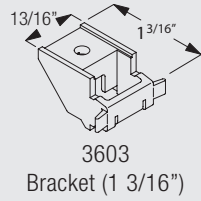

Mounting Options

Ceiling mounting with bracket 3603

Wall mounting with brackets 3630, 3655 and 3660